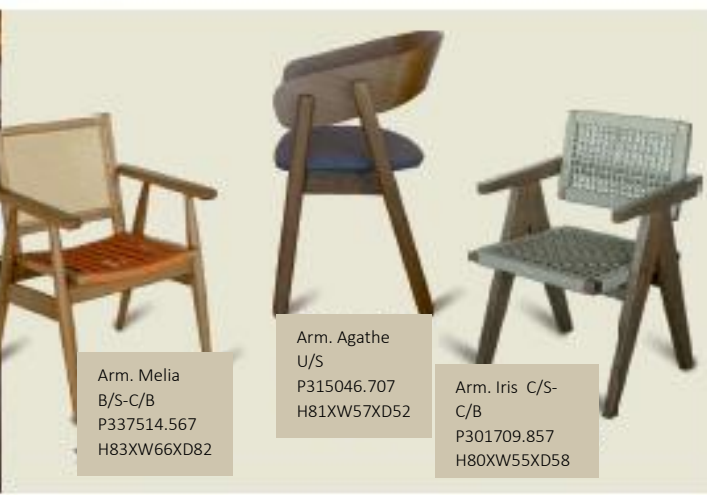

Base Cross
B435234
Lid Oak rustic
4cm

Arm. Agathe W/S-
W/B P337600.667
H81XW57X
D52

Arm. Vivian U/S-
U/B
P315040
H80XW58XD59

Arm. Vivian
VC/B-U/S
Q271708.708

Arm. Melia
B/S-C/B
P337514.567
H83XW66XD82

Arm. Agathe
U/S
P315046.707
H81XW57XD52