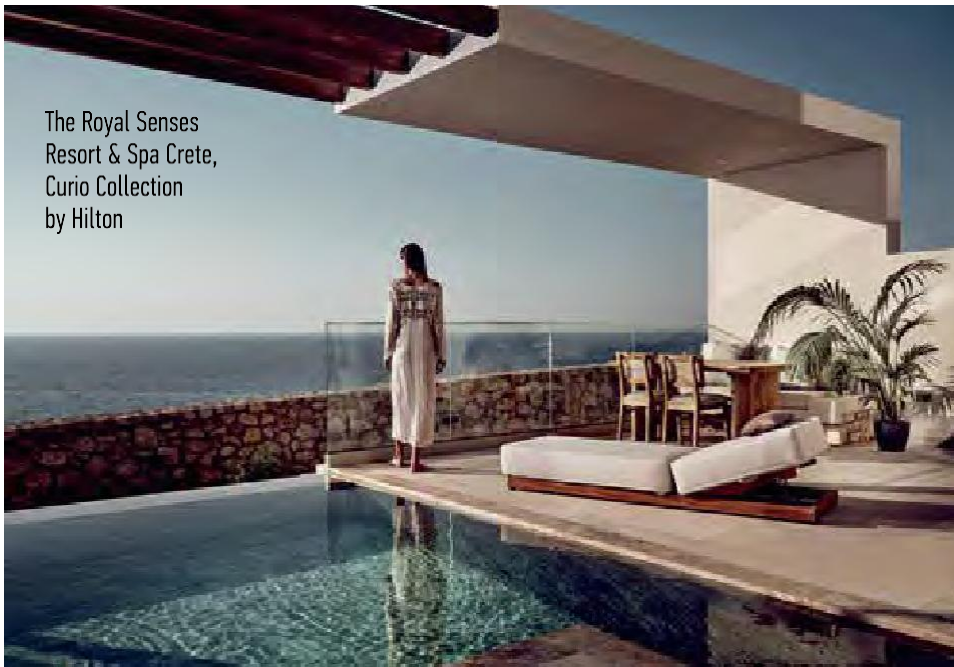

Ilenia
K170111.655

Linea
W/B-T/S
K118102.707
Y83 X B54
X Π47

The Royal Senses
Resort & Spa Crete,
Curio Collection
by Hilton

Hug Cord
C/B-T/S
Q217506.707

Bekita
Q212402
Y94 X Π46
X B44.5

Scap B431714
Y105XΦ65